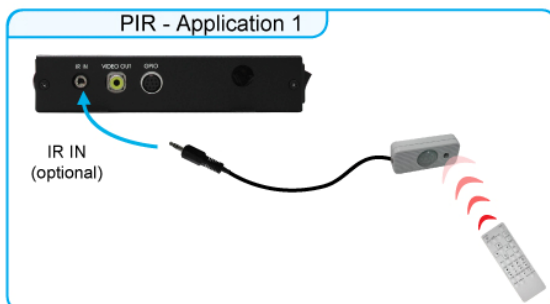

HTTP Command Function

**Exports the Configuration Value
(modify on your PC)**

CONNECTION

OPTIONAL FUNCTIONS

Schedule Function

- The SIRKOM SRK-1080P-B will auto play the designated file at the specify date.
- There are two modes: "Basic Schedule" and "Advance Schedule".
 - Basic Schedule: You can select files that you want to play and set up the play times of each file.
 - Advance Schedule: You can select the files that you want to play, and also can set up the play times and the initial and end time of each file.

Basic Schedule

Advance Schedule

OPTIONAL AUXILIARY EQUIPMENT

Play Button Box (SIRKOM SRK-BB)

- The Play Button Box (SIRKOM SRK-BB) supports up to 12 play-button inputs.
- Press one of the play buttons to play the corresponding file.

IR Cable

- The IR cable (1 meter) is an external remote control receiver.

PIR Sensor (SIRKOM PIR)

- The PIR sensor is not only a motion detector, but also a remote control receiver,
- **Motion Detector**
 - After sensing approaching subjects, the SIRKOM SRK-1080P-B will play the files automatically.
 - Sensing distance is up to 3 meters with an angle of 45°