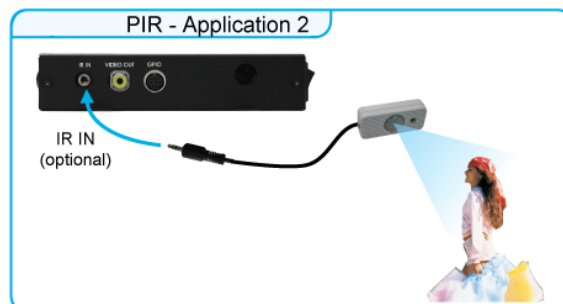

HTTP Command Function

**Exports the Configuration Value
(modify on your PC)**

CONNECTION

OPTIONAL FUNCTIONS

Schedule Function

- The SIRKOM SRK-1080P-B will auto play the designated file at the specify date.
- There are two modes: "Basic Schedule" and "Advance Schedule".
 - Basic Schedule: You can select files that you want to play and set up the play times of each file.
 - Advance Schedule: You can select the files that you want to play, and also can set up the play times and the initial and end time of each file.

Basic Schedule

Advance Schedule

OPTIONAL AUXILIARY EQUIPMENT

Play Button Box (SIRKOM SRK-BB)

- The Play Button Box (SIRKOM SRK-BB) supports up to 12 play-button inputs.
- Press one of the play buttons to play the corresponding file.

IR Cable

- The IR cable (1 meter) is an external remote control receiver.

PIR Sensor (SIRKOM PIR)

- The PIR sensor is not only a motion detector, but also a remote control receiver,
- **Motion Detector**
 - After sensing approaching subjects, the SIRKOM SRK-1080P-B will play the files automatically.
 - Sensing distance is up to 3 meters with an angle of 45°