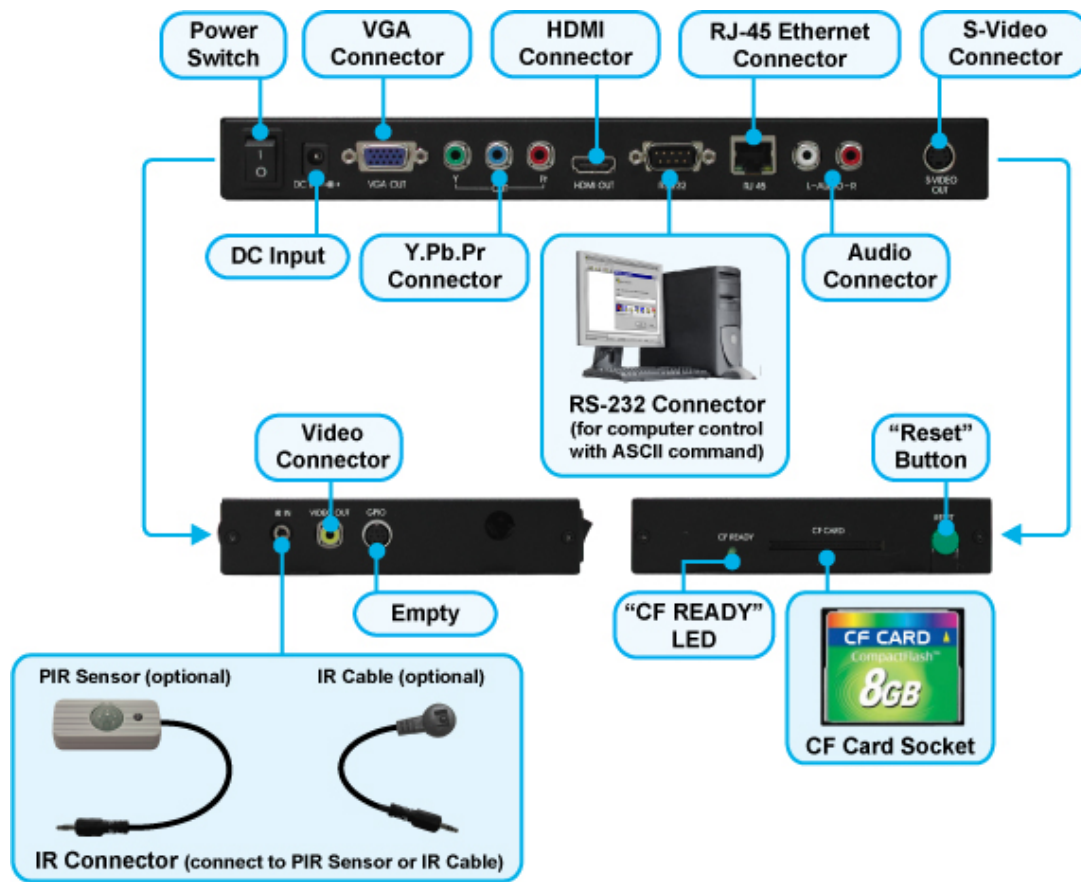

CONNECTION