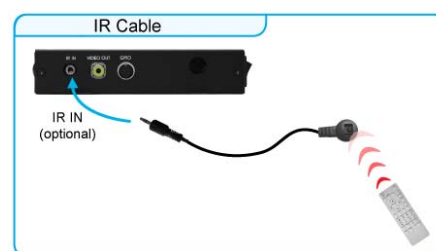

HTTP Command Function

**Exports the Configuration Value
(modify on your PC)**

CONNECTION

OPTIONAL FUNCTIONS

Schedule Function

- The SIRKOM SRK-1080P-B will auto play the designated file at the specify date.
- There are two modes: "Basic Schedule" and "Advance Schedule".
 - Basic Schedule: You can select files that you want to play and set up the play times of each file.
 - Advance Schedule: You can select the files that you want to play, and also can set up the play times and the initial and end time of each file.

Basic Schedule

Advance Schedule

OPTIONAL AUXILIARY EQUIPMENT

Play Button Box (SIRKOM SRK-BB)

- The Play Button Box (SIRKOM SRK-BB) supports up to 12 play-button inputs.
- Press one of the play buttons to play the corresponding file.

IR Cable

- The IR cable (1 meter) is an external remote control receiver.

PIR Sensor (SIRKOM PIR)

- The PIR sensor is not only a motion detector, but also a remote control receiver,
- **Motion Detector**
 - After sensing approaching subjects, the SIRKOM SRK-1080P-B will play the files automatically.
 - Sensing distance is up to 3 meters with an angle of 45°