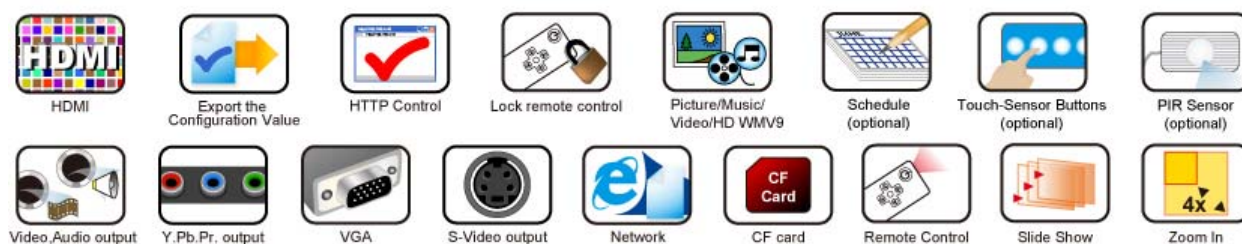

INTRODUCTION

The SIRKOM SRK-1080P-B is a digital media player that plays movies, music, digital picture and WMV9 from CF memory card without a computer. The SIRKOM SRK-1080P-B supports High Definition movie hardware decode acceleration, presents for you the smoother and clearer picture, it supports high resolution video output such as 1080P / 1080i / 720P for movie theater quality video on a big screen. By connecting to Video, S-Video, Y.Pb.Pr, VGA (resolution up to 1360 x 768), HDMI (1920 x 1080P) and Audio, you can play picture, movie and music on any display device.

What's more, the SIRKOM SRK-1080P-B supports PIR Sensor connector. After sensing approaching subjects, the SIRKOM SRK-1080P-B will play the files automatically.

The SIRKOM SRK-1080P-B can connect to a wired network at speed up to 100Mbps. This function provides you with maximum throughput for sharing and transferring digital media.

HTTP Command Function

**Exports the Configuration Value
(modify on your PC)**

CONNECTION

OPTIONAL FUNCTIONS

Schedule Function

- The SIRKOM SRK-1080P-B will auto play the designated file at the specify date.
- There are two modes: "Basic Schedule" and "Advance Schedule".
 - Basic Schedule: You can select files that you want to play and set up the play times of each file.
 - Advance Schedule: You can select the files that you want to play, and also can set up the play times and the initial and end time of each file.