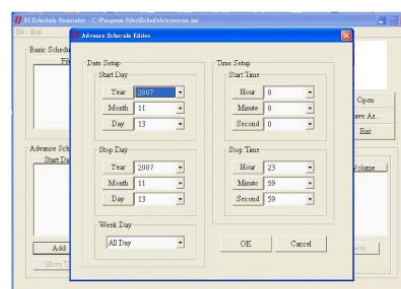

HTTP Command Function

**Exports the Configuration Value
(modify on your PC)**

CONNECTION

OPTIONAL FUNCTIONS

Schedule Function

- The SIRKOM SRK-1080P-B will auto play the designated file at the specify date.
- There are two modes: "Basic Schedule" and "Advance Schedule".
 - Basic Schedule: You can select files that you want to play and set up the play times of each file.
 - Advance Schedule: You can select the files that you want to play, and also can set up the play times and the initial and end time of each file.

Basic Schedule

Advance Schedule

OPTIONAL AUXILIARY EQUIPMENT

Play Button Box (SIRKOM SRK-BB)

- The Play Button Box (SIRKOM SRK-BB) supports up to 12 play-button inputs.
- Press one of the play buttons to play the corresponding file.