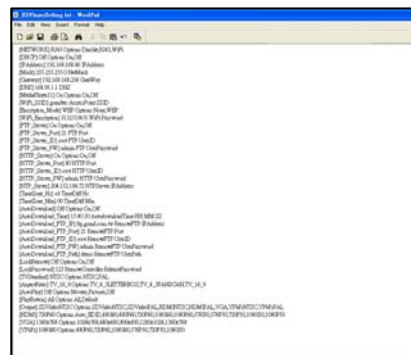

**Exports the Configuration Value
(modify on your PC)**