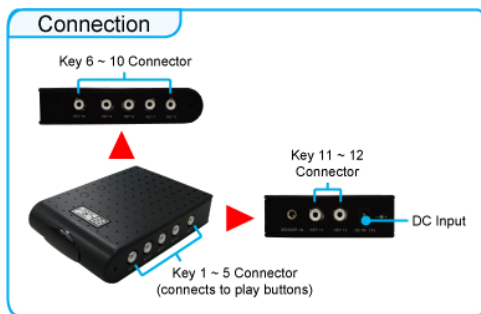

HTTP Command Function

**Exports the Configuration Value
(modify on your PC)**

CONNECTION

OPTIONAL FUNCTIONS

Schedule Function

- The SIRKOM SRK-1080P-B will auto play the designated file at the specify date.
- There are two modes: "Basic Schedule" and "Advance Schedule".
 - Basic Schedule: You can select files that you want to play and set up the play times of each file.
 - Advance Schedule: You can select the files that you want to play, and also can set up the play times and the initial and end time of each file.

Basic Schedule

Advance Schedule

OPTIONAL AUXILIARY EQUIPMENT

Play Button Box (SIRKOM SRK-BB)

- The Play Button Box (SIRKOM SRK-BB) supports up to 12 play-button inputs.
- Press one of the play buttons to play the corresponding file.

IR Cable

- The IR cable (1 meter) is an external remote control receiver.

PIR Sensor (SIRKOM PIR)

- The PIR sensor is not only a motion detector, but also a remote control receiver,
- **Motion Detector**
 - After sensing approaching subjects, the SIRKOM SRK-1080P-B will play the files automatically.
 - Sensing distance is up to 3 meters with an angle of 45°