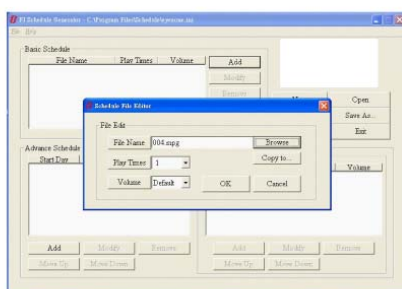

HTTP Command Function

**Exports the Configuration Value
(modify on your PC)**

CONNECTION

OPTIONAL FUNCTIONS

Schedule Function

- The SIRKOM SRK-1080P-B will auto play the designated file at the specify date.
- There are two modes: "Basic Schedule" and "Advance Schedule".
 - Basic Schedule: You can select files that you want to play and set up the play times of each file.
 - Advance Schedule: You can select the files that you want to play, and also can set up the play times and the initial and end time of each file.

Basic Schedule

Advance Schedule

OPTIONAL AUXILIARY EQUIPMENT

Play Button Box (SIRKOM SRK-BB)

- The Play Button Box (SIRKOM SRK-BB) supports up to 12 play-button inputs.
- Press one of the play buttons to play the corresponding file.